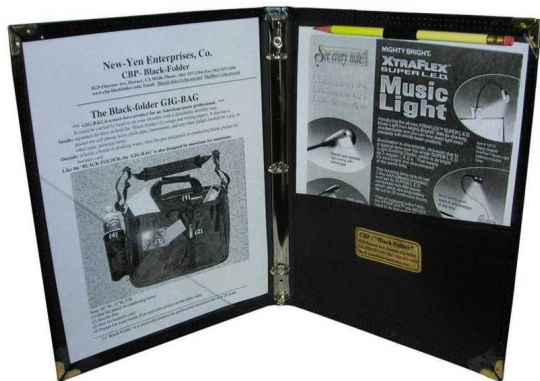

The Black Folder

Standard Black Folder
Product# TBF

1 to 15	\$19.95
16 to 30	\$19.45
31 to 50	\$19.20
51+	\$19.95

Directors Black Folder
Product# TBFBD

1 to 15	\$21.95
16 to 30	\$21.45
31 to 50	\$21.20
51+	\$20.95

OUR FOLDER SELECTION

The Black Folder (Standard Folder)

This is the ultimate choral folder providing unrivaled comfort. Originally created for the Los Angeles Master Chorale by engineer Andrew Black, the Black Folder's design is based on years of experience to provide the best features for all singers and choral groups.

- Starting at \$19.95 (Quantity Discounts Available)
- Size: 12-1/2" x 11"
- Two deep pockets to hold most choral music
- Slot for pen / pencil
- Aluminum hinge with 10 elastic strings to hold music.
- One nylon hand strap on the back for support & one nylon strap inside to keep music from sliding down

The Black Folder (Director's Folder)

The Director's Folder is identical to the Black Folder except that the inside strap is detachable so the folder can lie flat on a music stand!

- Starting at \$21.95 (Quantity Discounts Available)